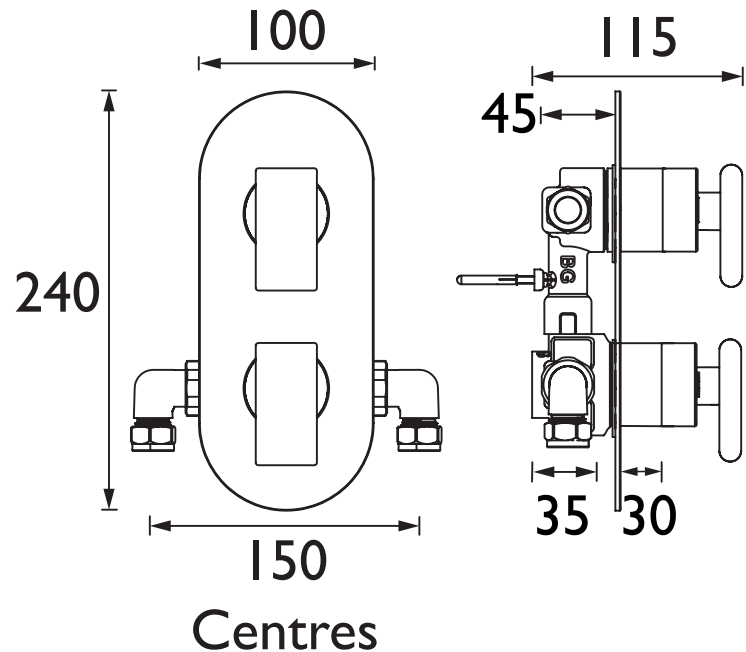

### Features:

- This shower valve has been designed to fit in any UK wall cavity and therefore only needs a 35mm deep cavity space
- Fitting depth including plasterboard and tiles is 45mm - 75mm
- Cartridge can be accessed from the front
- Requires rear access to service the filters
- Supplied with wall outlet

### Specification

Style:	Contemporary
Finish/Colour:	Chrome
Main Construction Material:	Brass
No of Controls:	2
Shower Type:	Dual Control
Shower Head Type:	None
Valve/Cartridge Type:	Thermostatic Cartridge & 3/4" Ceramic Disc Valve
Maximum Hot Water Supply Temperature °C:	65
Maximum Static Pressure: (bar)	10
Plumbing System Suitability:	Suitable for all plumbing systems, ideally balanced
Working Pressure Range:	Min: 0.2 bar, Max: 5 bar
Connection Inlet:	15mm Compression
Connection Outlet:	15mm Compression
Isolation Valve Included:	No
Check Valve Included:	Yes

### Dimensions (measurements in mm)